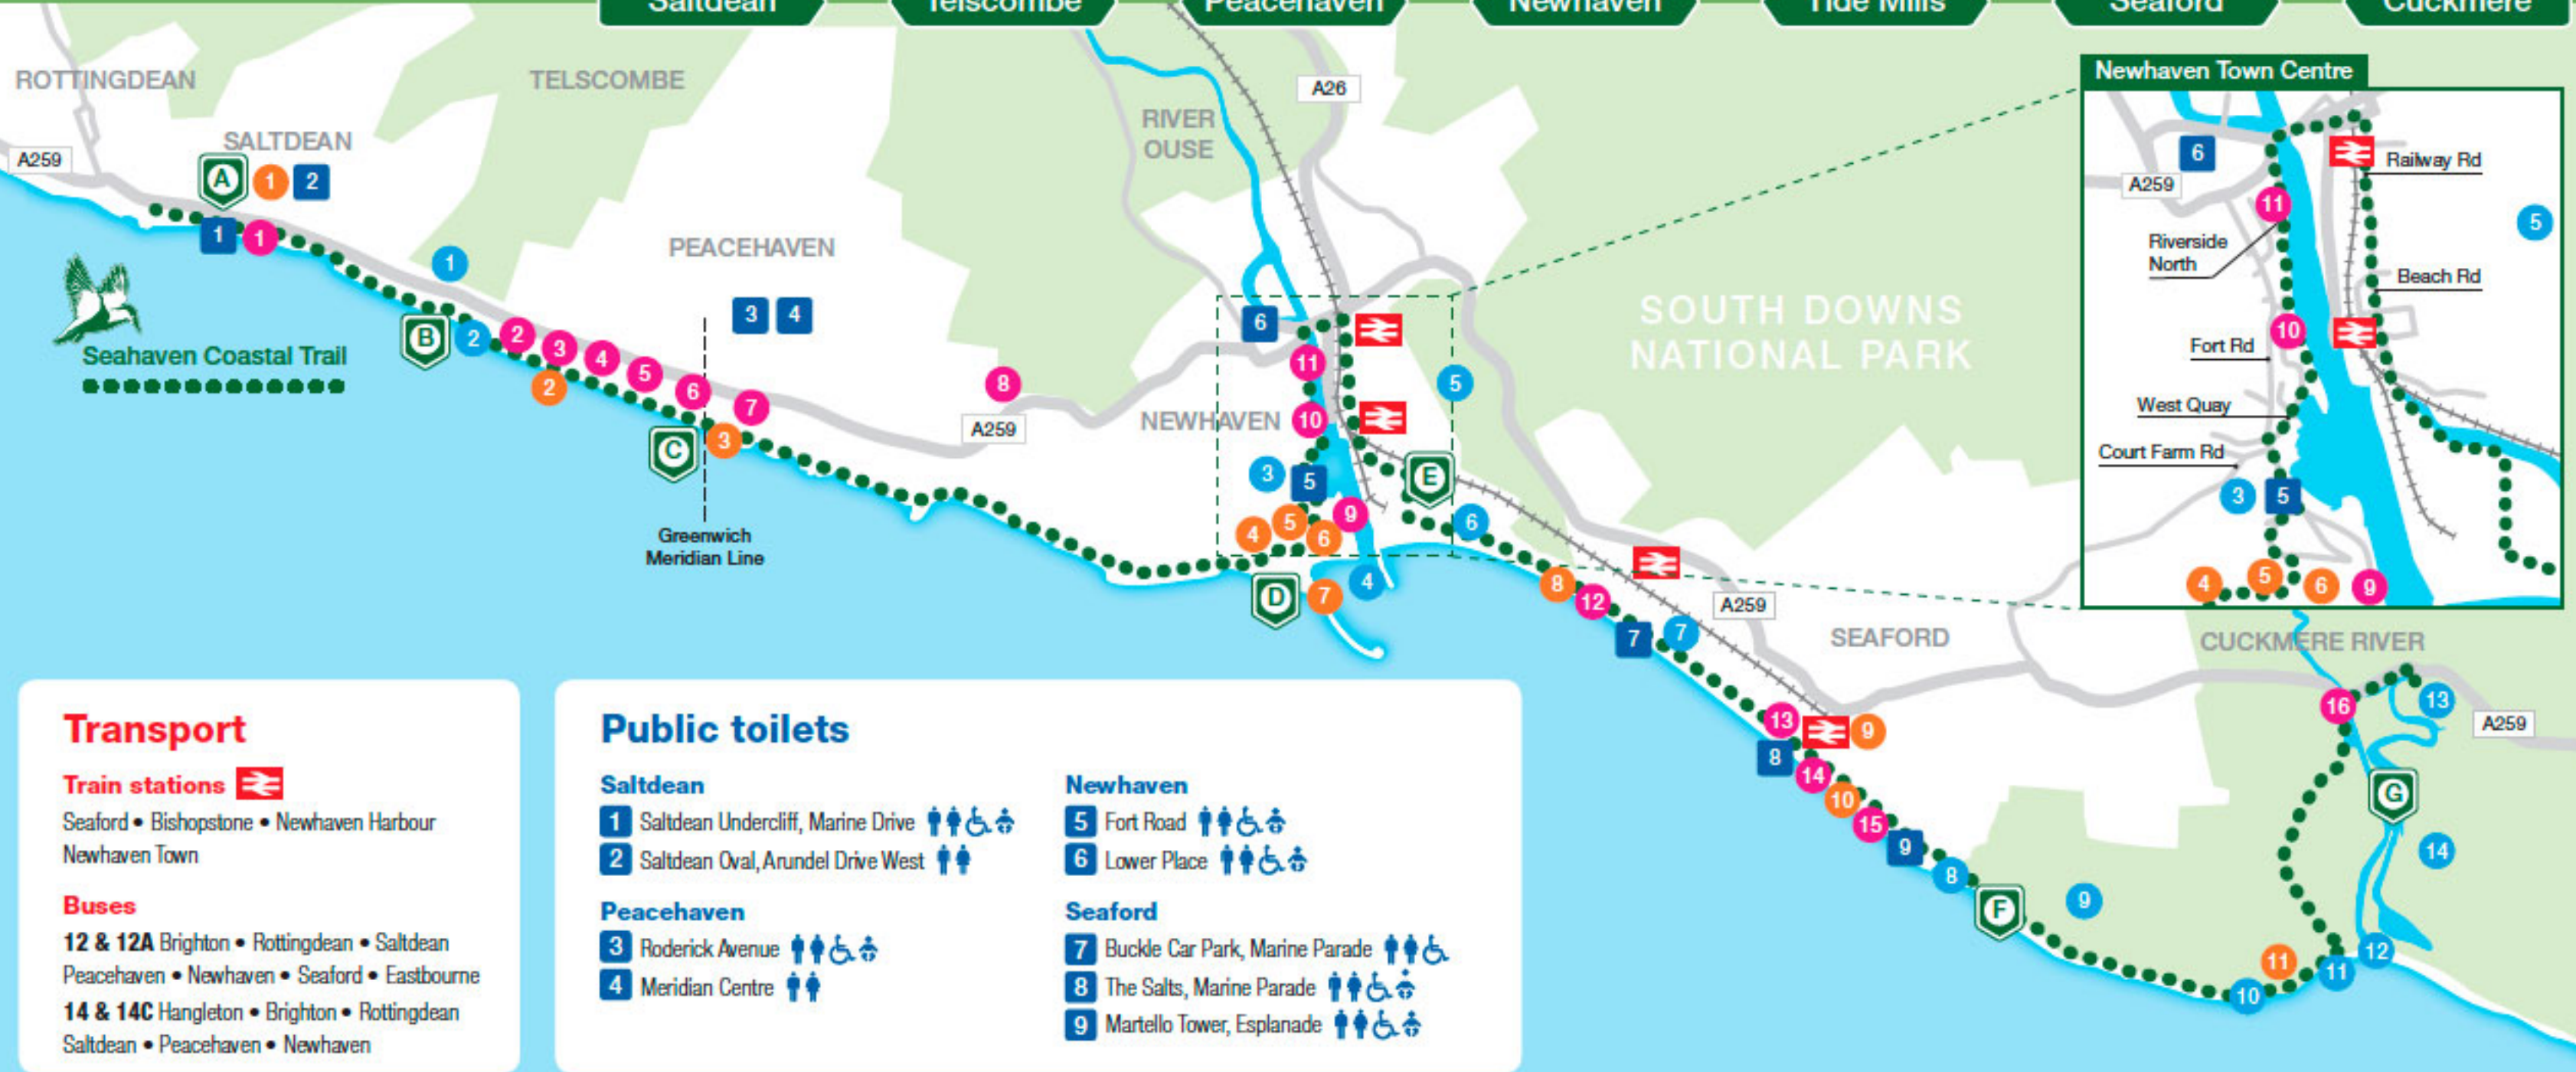

Transport

Train stations

Seaford • Bishopstone • Newhaven Harbour
Newhaven Town

Buses

12 & 12A Brighton • Rottingdean • Saltdean
Peacehaven • Newhaven • Seaford • Eastbourne

14 & 14C Hangleton • Brighton • Rottingdean
Saltdean • Peacehaven • Newhaven

Public toilets

<p>Saltdean</p> <p>1 Saltdean Undercliff, Marine Drive </p> <p>2 Saltdean Oval, Arundel Drive West </p>	<p>Newhaven</p> <p>5 Fort Road </p> <p>6 Lower Place </p>
<p>Peacehaven</p> <p>3 Roderick Avenue </p> <p>4 Meridian Centre </p>	<p>Seaford</p> <p>7 Buckle Car Park, Marine Parade </p> <p>8 The Salts, Marine Parade </p> <p>9 Martello Tower, Esplanade </p>

Wildlife and natural history

<p>1 Telscombe Tye</p> <p>2 Telscombe Cliffs</p> <p>3 Castle Hill Local Nature Reserve</p> <p>4 Newhaven Harbour Seal Spotting</p> <p>5 Ouse Estuary Local Nature Reserve</p> <p>6 Tide Mills Vegetated Shingle</p> <p>7 The Old Brickfield</p>	<p>8 Splash Point – RSPB Kittiwake viewing</p> <p>9 Seaford Head Local Nature Reserve</p> <p>10 Steps to Hope Gap</p> <p>11 Wave cut platform Exceat</p> <p>12 Cuckmere Haven</p> <p>13 Seven Sisters Country Park</p> <p>14 Seaford – Beach Head SSSI</p>
--	---

Culture

<p>1 Saltdean Lido</p> <p>2 Telscombe Cliffs Smugglers 1700's</p> <p>3 Peacehaven Meridian Monument</p> <p>4 Bronze Age Hill Fort</p> <p>5 Coast Guard Watch Tower</p> <p>6 Newhaven Fort and Gun Emplacements</p>	<p>7 Newhaven Harbour</p> <p>8 Tide Mills</p> <p>9 Arts@theCrypt</p> <p>10 Martello Tower and Seaford Museum</p> <p>11 Memorial Cairn Seaford Head</p>
--	---