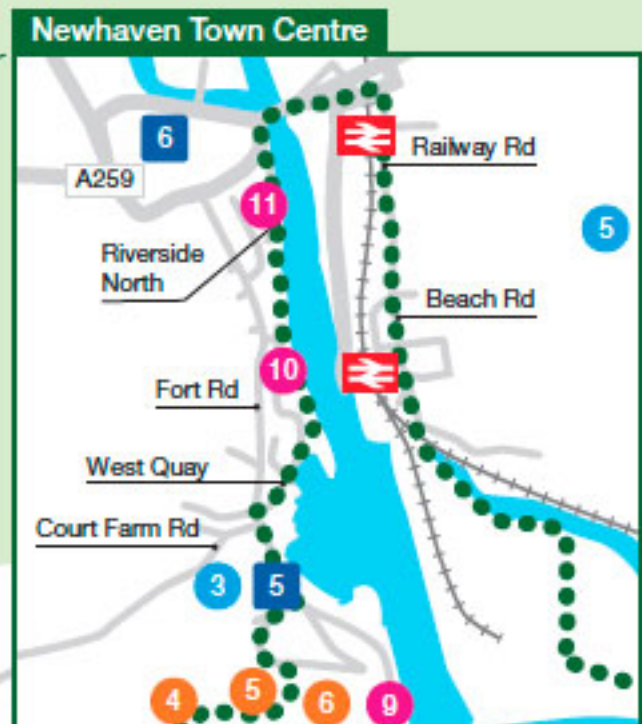

Seahaven Coastal Trail

Saltdean

Telscombe

Peacehaven

Newhaven

Tide Mills

Seaford

Cuckmere

Transport

Train stations

Seaford • Bishopstone • Newhaven Harbour
Newhaven Town

Buses

12 & 12A Brighton • Rottingdean • Saltdean
Peacehaven • Newhaven • Seaford • Eastbourne

14 & 14C Hangleton • Brighton • Rottingdean
Saltdean • Peacehaven • Newhaven

Public toilets

<p>Saltdean</p> <p>1 Saltdean Undercliff, Marine Drive </p> <p>2 Saltdean Oval, Arundel Drive West </p>	<p>Newhaven</p> <p>5 Fort Road </p> <p>6 Lower Place </p>
<p>Peacehaven</p> <p>3 Roderick Avenue </p> <p>4 Meridian Centre </p>	<p>Seaford</p> <p>7 Buckle Car Park, Marine Parade </p> <p>8 The Salts, Marine Parade </p> <p>9 Martello Tower, Esplanade </p>

Culture

<p>1 Saltdean Lido</p> <p>2 Telscombe Cliffs Smugglers 1700's</p> <p>3 Peacehaven Meridian Monument</p> <p>4 Bronze Age Hill Fort</p> <p>5 Coast Guard Watch Tower</p> <p>6 Newhaven Fort and Gun Emplacements</p>	<p>7 Newhaven Harbour</p> <p>8 Tide Mills</p> <p>9 Arts@theCrypt</p> <p>10 Martello Tower and Seaford Museum</p> <p>11 Memorial Cairn Seaford Head</p>
--	---